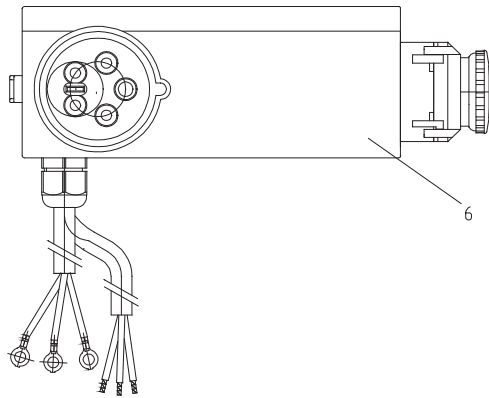

400 V

230 V

Spare Parts

Item Ordering No Description

Switch K3000 230V 1ph

0	562106	Switch K3000 230V 50-60Hz 1ph
0	562108	Switch K3000 230V 50-60Hz with water pump
0	562108/001	Switch K3000, 230V 50-60Hz 1ph 16A 3pin 6h, with water pump
1		<i>No longer available</i>
2		<i>No longer available</i>
3	562128	Button cover
not sho	562145	Contactora 5.5kW (from 11/2000)
not sho	562146	Auxiliary contactora (from 11/2000)
4		<i>No longer available</i>
4	562137	Electrical On-Element (from 11/2000)
5		<i>No longer available</i>
6		<i>No longer available</i>

Switch K3000 400V/3ph

0	562109	Switch K3000 400V 50Hz 3ph
0	562111	Switch K3000 400V 50Hz 3ph with water pump
1		<i>No longer available</i>
2		<i>No longer available</i>
3	562128	Button cover
4	562139	Contactora 400V/50Hz
5		<i>No longer available</i>
6		<i>No longer available</i>