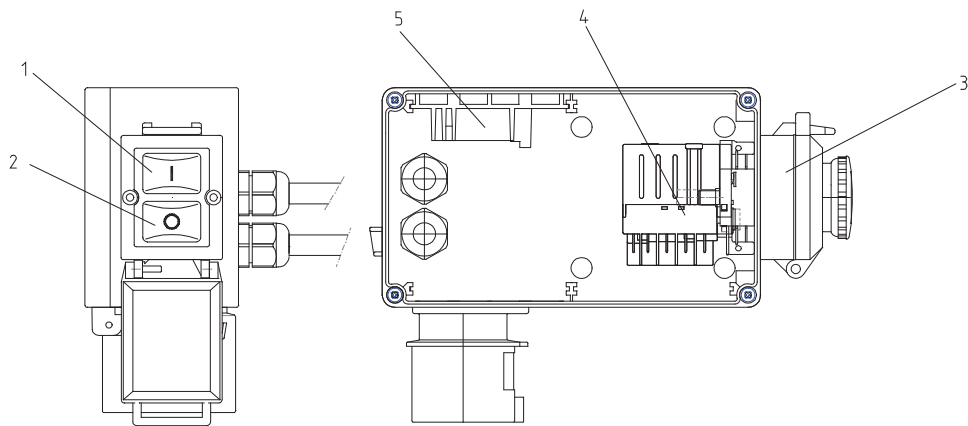

400 V

230 V

Spare Parts

Item Ordering No Description

Switch K3000 230V 1ph

0	562106	Switch K3000 230V 50-60Hz 1ph
0	562108	Switch K3000 230V 50-60Hz with water pump
0	562108/001	Switch K3000, 230V 50-60Hz 1ph 16A 3pin 6h, with water pump
1		<i>No longer available</i>
2		<i>No longer available</i>
3	562128	Button cover
not sho	562145	Contactora 5.5kW (from 11/2000)
not sho	562146	Auxiliary contactora (from 11/2000)
4		<i>No longer available</i>
4	562137	Electrical On-Element (from 11/2000)
5		<i>No longer available</i>
6		<i>No longer available</i>

Switch K3000 400V/3ph

0	562109	Switch K3000 400V 50Hz 3ph
0	562111	Switch K3000 400V 50Hz 3ph with water pump
1		<i>No longer available</i>
2		<i>No longer available</i>
3	562128	Button cover
4	562139	Contactora 400V/50Hz
5		<i>No longer available</i>
6		<i>No longer available</i>